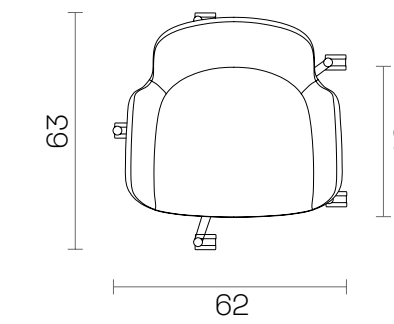

Office Premium Swivel Gas-lift