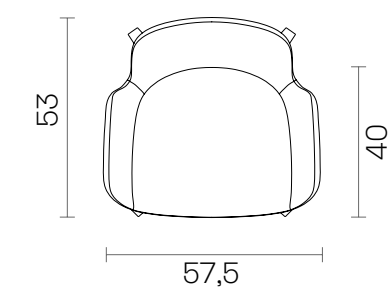

Dimensions (cm)

Chair

Sled

Prong Swivel

Plywood

Office Premium Swivel Gas-lift