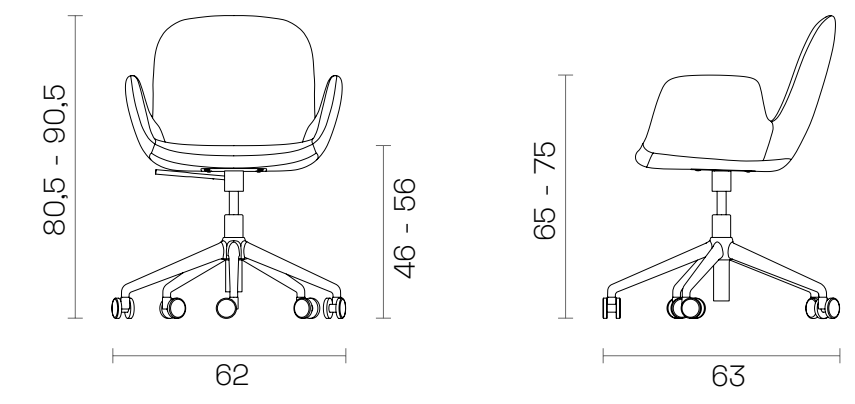

Office Premium Swivel Gas-lift