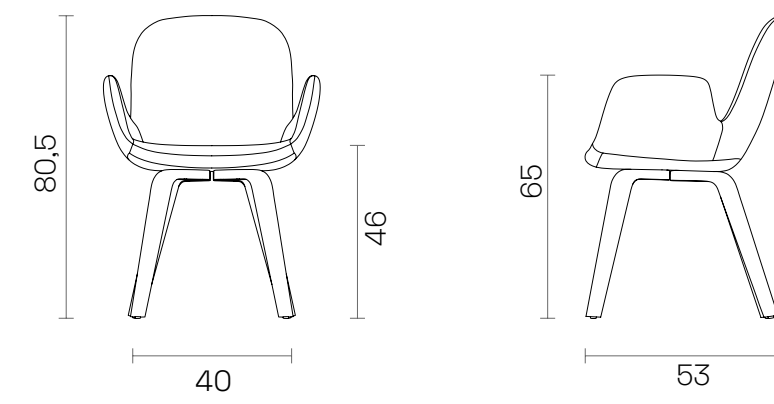

Dimensions (cm)

Chair

Sled

Prong Swivel

Plywood

Office Premium Swivel Gas-lift