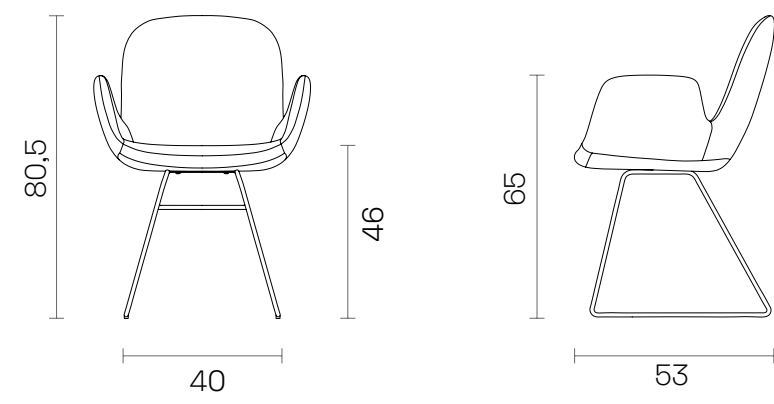

Indoor

Models of Product

Lounge

Sled

Wood Dowel

Dimensions (cm)

Chair

Sled

2D & 3D FILES 

PRODUCT IMAGES 

CERTIFICATES 

You can run this product with following system:

Daisy

Chair - Lounge

Indoor

Technical Specifications		Chair
Package Dimensions (cm) Quantity in box: 1	Sled Prong S Plywood Office Premium S-GL	69x63x84 69x63x84 69x63x84 69x63x84
Volume (m <sup>3</sup> )	Sled Prong S Plywood Office Premium S-GL	0.36 0.36 0.36 0.36
Weight (kg)	Sled Prong S Plywood Office Premium S-GL	9 9,5 9,5 11
Seat / Back	Metal Structure + Polyurethane	
Base	Sled Prong S Plywood Office Premium S-GL	Metal Profile + Electrostatic Powder Coated Metal Profile + Electrostatic Powder Coated Solid Ashwood / Solid Beechwood Metal Profile + Electrostatic Powder Coated