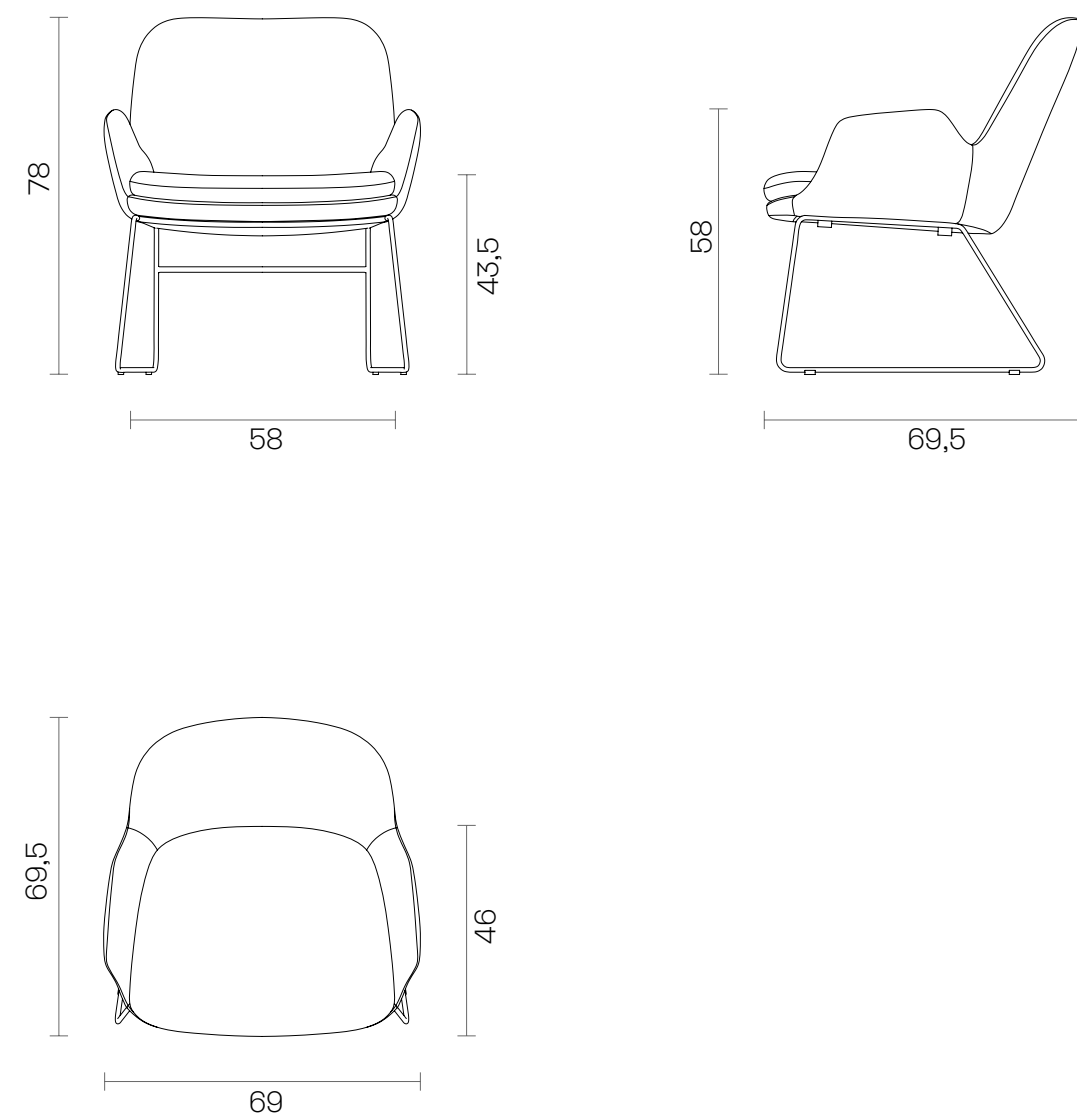

Indoor

Models of Product

Lounge

Sled

Wood Dowel

Dimensions (cm)

Chair

Sled

Prong Swivel

Plywood

Office Premium Swivel Gas-lift

Dimensions (cm)

Lounge

Sled

Wood Dowel

Downloads

2D & 3D FILES 

PRODUCT IMAGES 

CERTIFICATES 

You can run this product with following system:

Daisy

Chair - Lounge

Indoor

Technical Specifications		Chair
Package Dimensions (cm) Quantity in box: 1	Sled Prong S Plywood Office Premium S-GL	69x63x84 69x63x84 69x63x84 69x63x84
Volume (m <sup>3</sup> )	Sled Prong S Plywood Office Premium S-GL	0.36 0.36 0.36 0.36
Weight (kg)	Sled Prong S Plywood Office Premium S-GL	9 9,5 9,5 11
Seat / Back	Metal Structure + Polyurethane	
Base	Sled Prong S Plywood Office Premium S-GL	Metal Profile + Electrostatic Powder Coated Metal Profile + Electrostatic Powder Coated Solid Ashwood / Solid Beechwood Metal Profile + Electrostatic Powder Coated