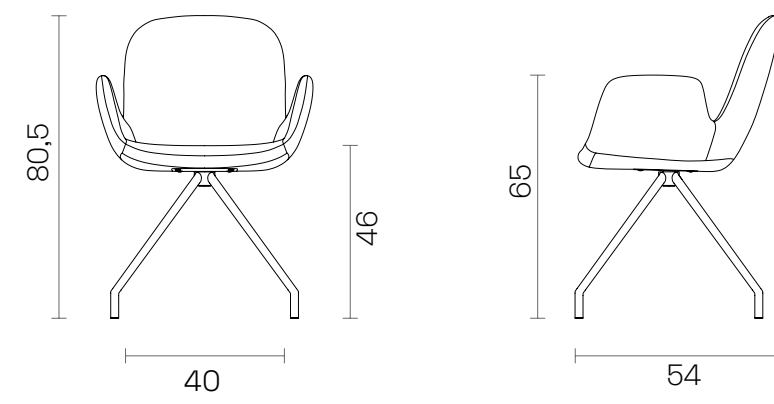

Prong Swivel