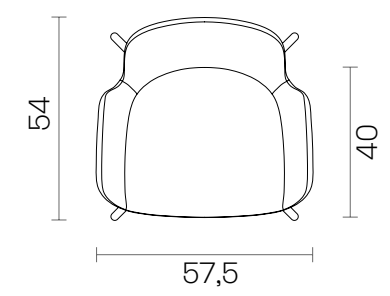

Prong Swivel