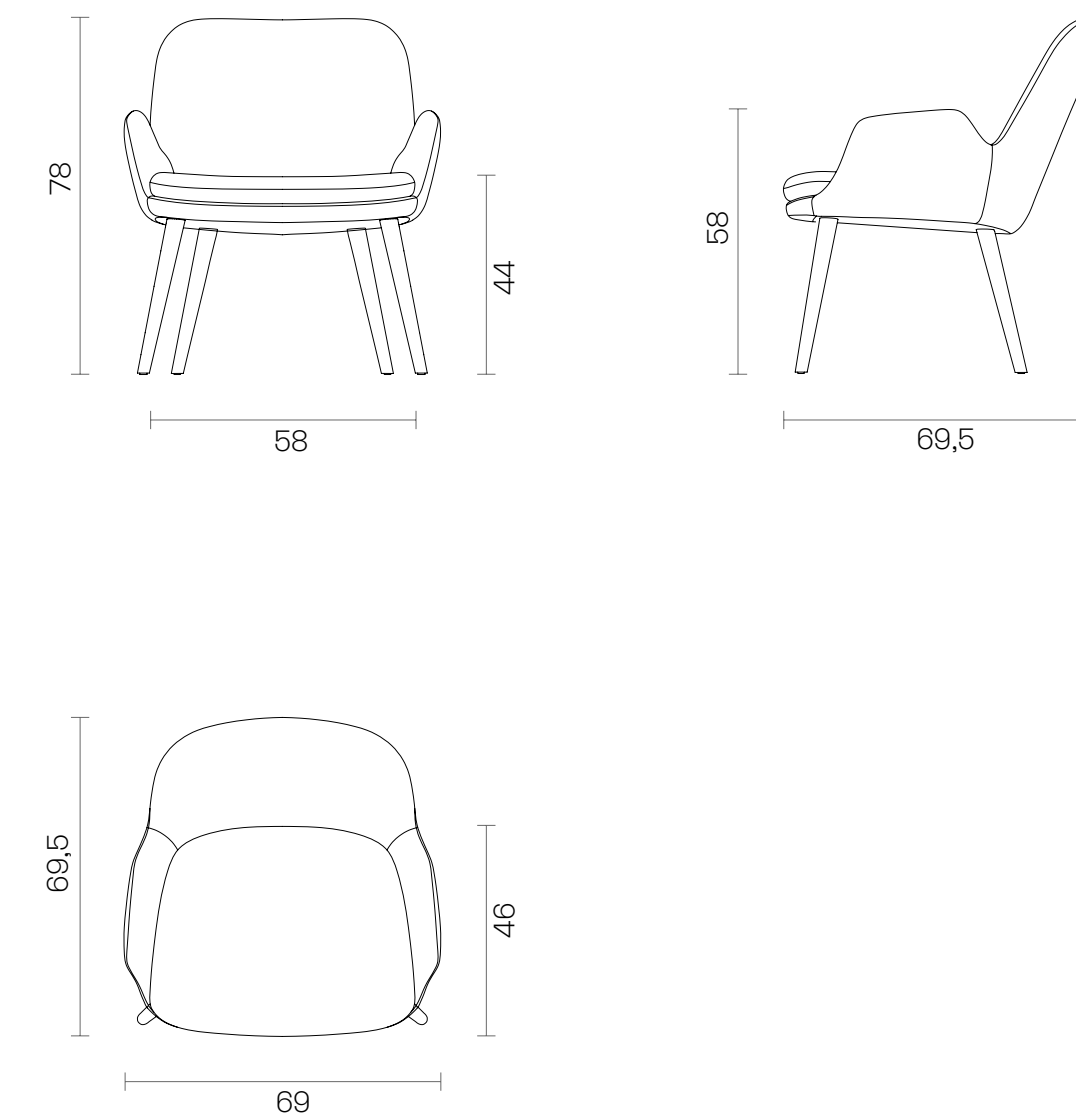

Indoor

Models of Product

Lounge

Sled

Wood Dowel

Dimensions (cm)

Chair

Sled

Prong Swivel

Plywood

Office Premium Swivel Gas-lift

Dimensions (cm)

Lounge

Sled

Wood Dowel

Downloads

2D & 3D FILES 

PRODUCT IMAGES 

CERTIFICATES 

You can run this product with following system:

Daisy

Chair - Lounge

Indoor

Technical Specifications		Chair
Package Dimensions (cm) Quantity in box: 1	Sled Prong S Plywood Office Premium S-GL	69x63x84 69x63x84 69x63x84 69x63x84
Volume (m <sup>3</sup> )	Sled Prong S Plywood Office Premium S-GL	0.36 0.36 0.36 0.36
Weight (kg)	Sled Prong S Plywood Office Premium S-GL	9 9,5 9,5 11
Seat / Back	Metal Structure + Polyurethane	
Base	Sled Prong S Plywood Office Premium S-GL	Metal Profile + Electrostatic Powder Coated Metal Profile + Electrostatic Powder Coated Solid Ashwood / Solid Beechwood Metal Profile + Electrostatic Powder Coated