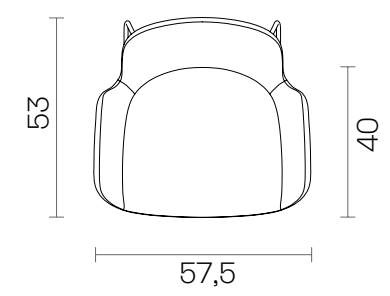

Indoor

Models of Product

Lounge

Sled

Wood Dowel

Dimensions (cm)

Chair

Sled

2D & 3D FILES 

PRODUCT IMAGES 

CERTIFICATES 

You can run this product with following system:

Daisy

Chair - Lounge

Indoor

Technical Specifications		Chair
Package Dimensions (cm) Quantity in box: 1	Sled Prong S Plywood Office Premium S-GL	69x63x84 69x63x84 69x63x84 69x63x84
Volume (m <sup>3</sup> )	Sled Prong S Plywood Office Premium S-GL	0.36 0.36 0.36 0.36
Weight (kg)	Sled Prong S Plywood Office Premium S-GL	9 9,5 9,5 11
Seat / Back	Metal Structure + Polyurethane	
Base	Sled Prong S Plywood Office Premium S-GL	Metal Profile + Electrostatic Powder Coated Metal Profile + Electrostatic Powder Coated Solid Ashwood / Solid Beechwood Metal Profile + Electrostatic Powder Coated

Technical Specifications		Lounge
Package Dimensions (cm) Quantity in box: 1	Sled Wood Dowel	62x59x86 69x63x84
Volume (m <sup>3</sup> )	Sled Wood Dowel	0.31 0.36
Weight (kg)	Sled Wood Dowel	14 11
Seat / Back	Metal Structure + Polyurethane	
Base	Sled Base Wood Dowel	ø12mm Metal Mil + Electrostatic Powder Coated Solid Ashwood / Solid Beechwood